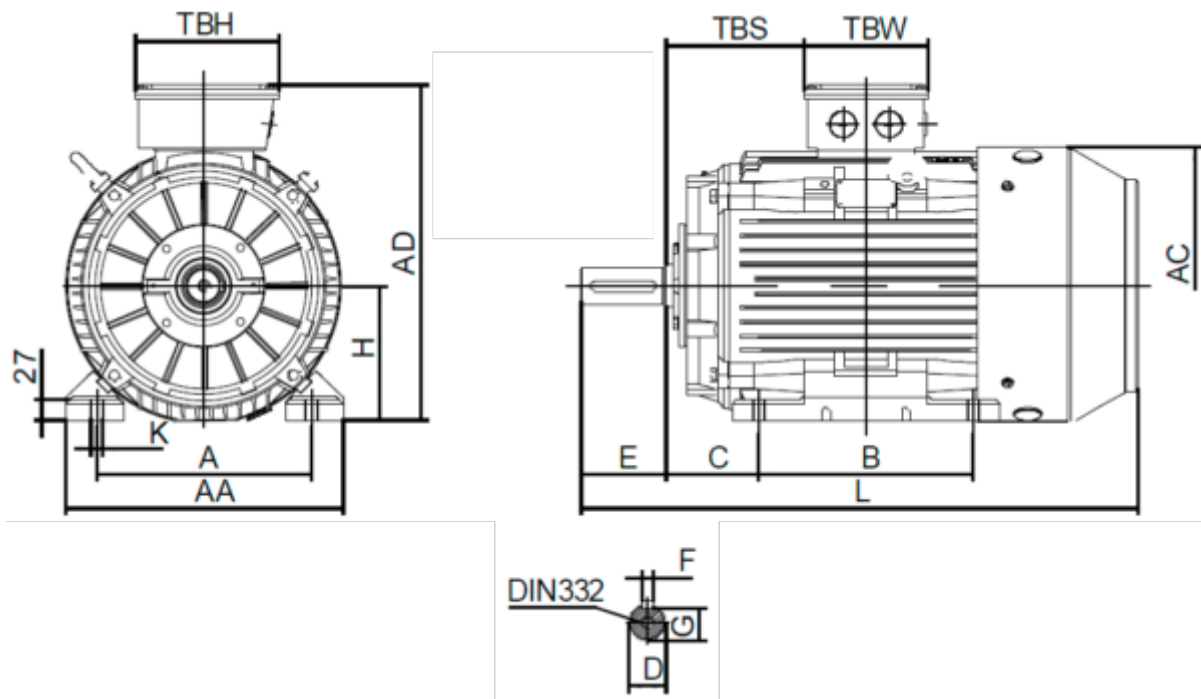

Data Sheet

Article number: 250303700622

Description: Kleedrive T3C 250M-6 37.0KW 900 rpm
3x400/690V 50HZ IP55 B3 Eff=93,3%

Measures

A = 406	F = 18	TBW = 218
AA = 484	G = 58	
AC = Ø506	H = 250	
AD = 616	HD = 366	
B = 349	K = Ø24	
C = 168	L = 915	
D = Ø65	TBH = 260	
E = 140	TBS = 233	